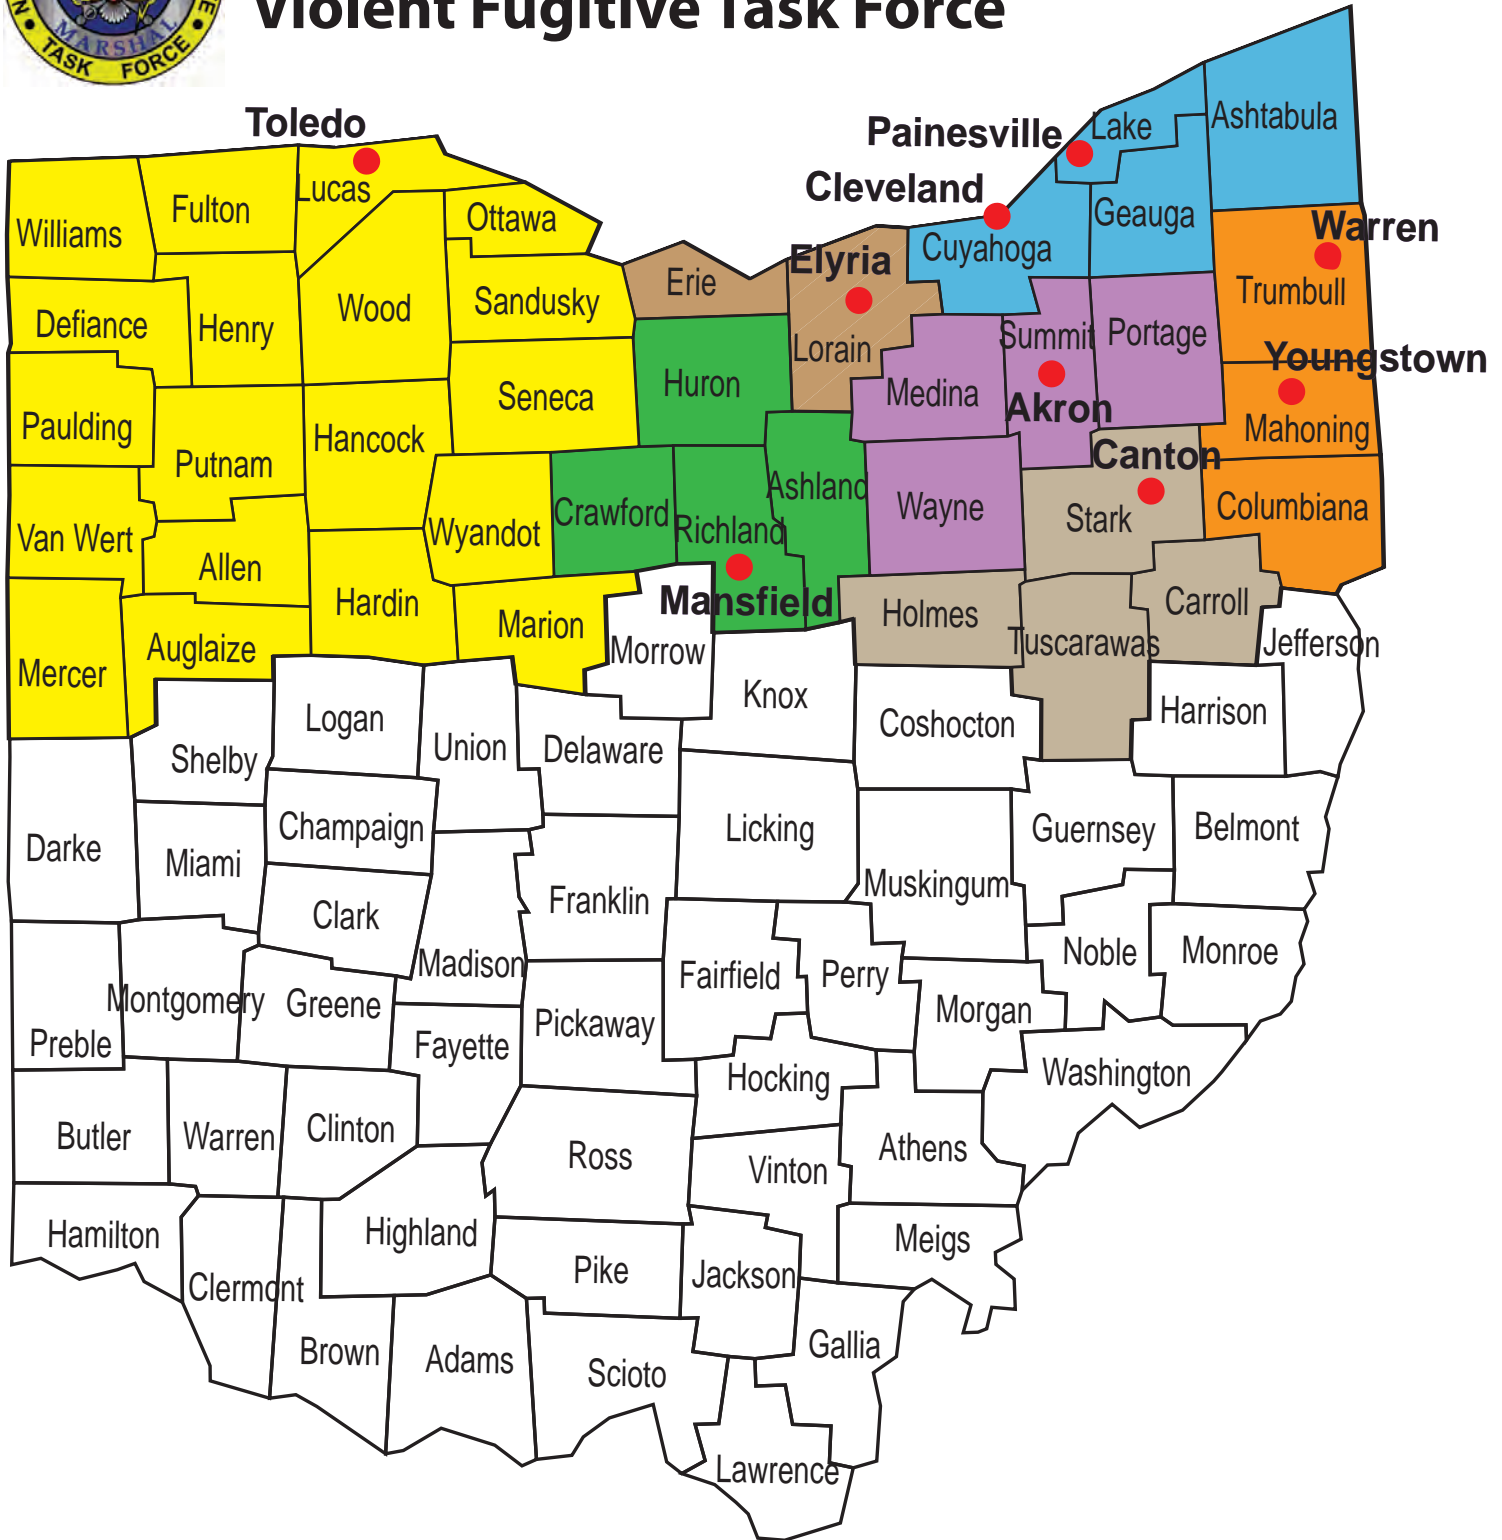

Northern Ohio Violent Fugitive Task Force

KEY	
	CLEVELAND DIVISION
	AKRON DIVISION
	LORAIN COUNTY DIVISION
	TOLEDO DIVISION
	RICHLAND COUNTY DIVISION
	CANTON DIVISION
	YOUNGSTOWN DIVISION